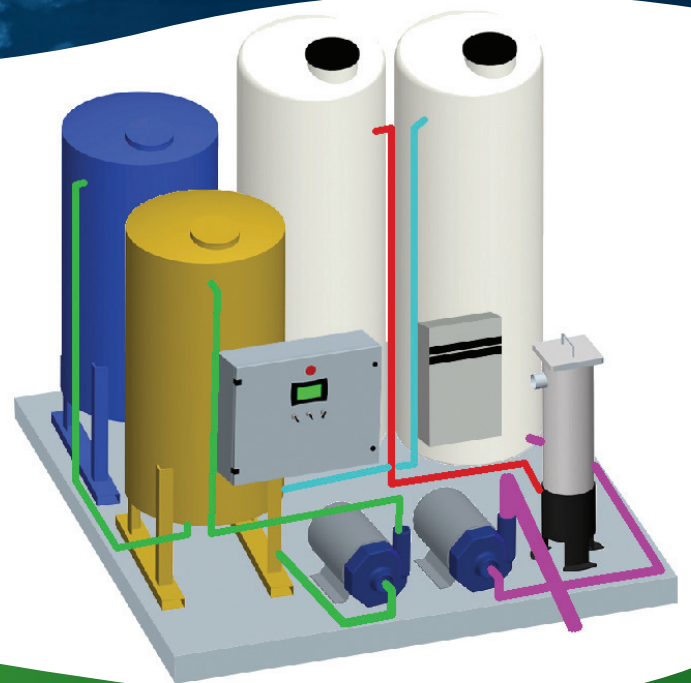

**AquaRecycle's All-in-One
OnO™ Recycling System
meets ESG and
sustainability goals.**